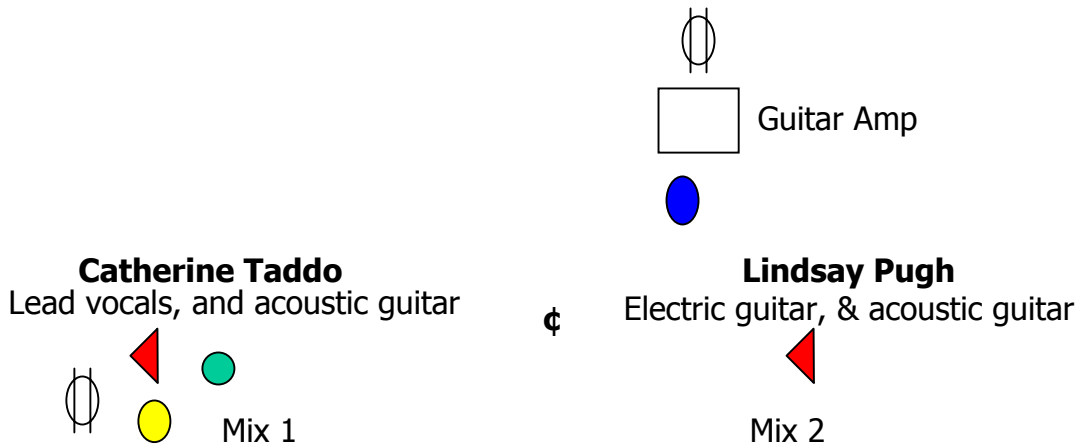

Elemental Tour Summer 2005

Artist: Catherine Taddo
Contact Name: Catherine Taddo

E-mail: catherine@elementaltour.com
www.catherinetaddo.com

Catherine Taddo – Stage Plot

-  Tall boom stand, and vocal mic
-  Boss tuning pedal
-  DI box –acoustic guitar
-  Short boom stand, and amp mic
-  Power
- Mix 1 Monitor mix 1 through 2

Input list: Guitar DI: 2 Vocal Mics: 1
Electric Guitar Amp Mic: 1 Total inputs: 4